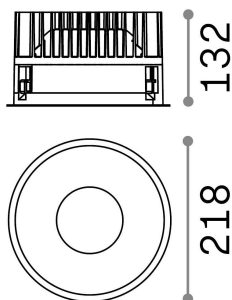

### Technical - Recessed lights

Indoor ceiling recessed projector with integrated LED sources, enhanced protection and direct light emission

<b>Ean</b>	8021696266534
<b>Item</b>	OFF FI 42W 3000K WH
<b>Installation</b>	Recessed (Ceiling)
<b>Guarantee</b>	5 years
<b>Gross weight</b>	2.08 kg
<b>Volume</b>	0.009396 m <sup>3</sup>

## Technical info

<b>Net weight</b>	1.85 kg
<b>Insulation class</b>	II
<b>Protection index</b>	IP20
<b>Compliance</b>	CE
<b>Operating temperature</b>	0° ~ +40 °C
<b>Full load efficiency</b>	X
<b>Dimmer</b>	NO, On-Off
<b>Power output</b>	220-240 V AC 50/60 Hz
<b>Power supply</b>	Separate, included Replaceable (by qualified operators only), electronic, tridonic
<b>Recessed specifications</b>	Ø 205 - h. ≥ 180 , 1-25
<b>Front protection index</b>	IP54
<b>Accessories not included</b>	Dimmable driver, Black reflector